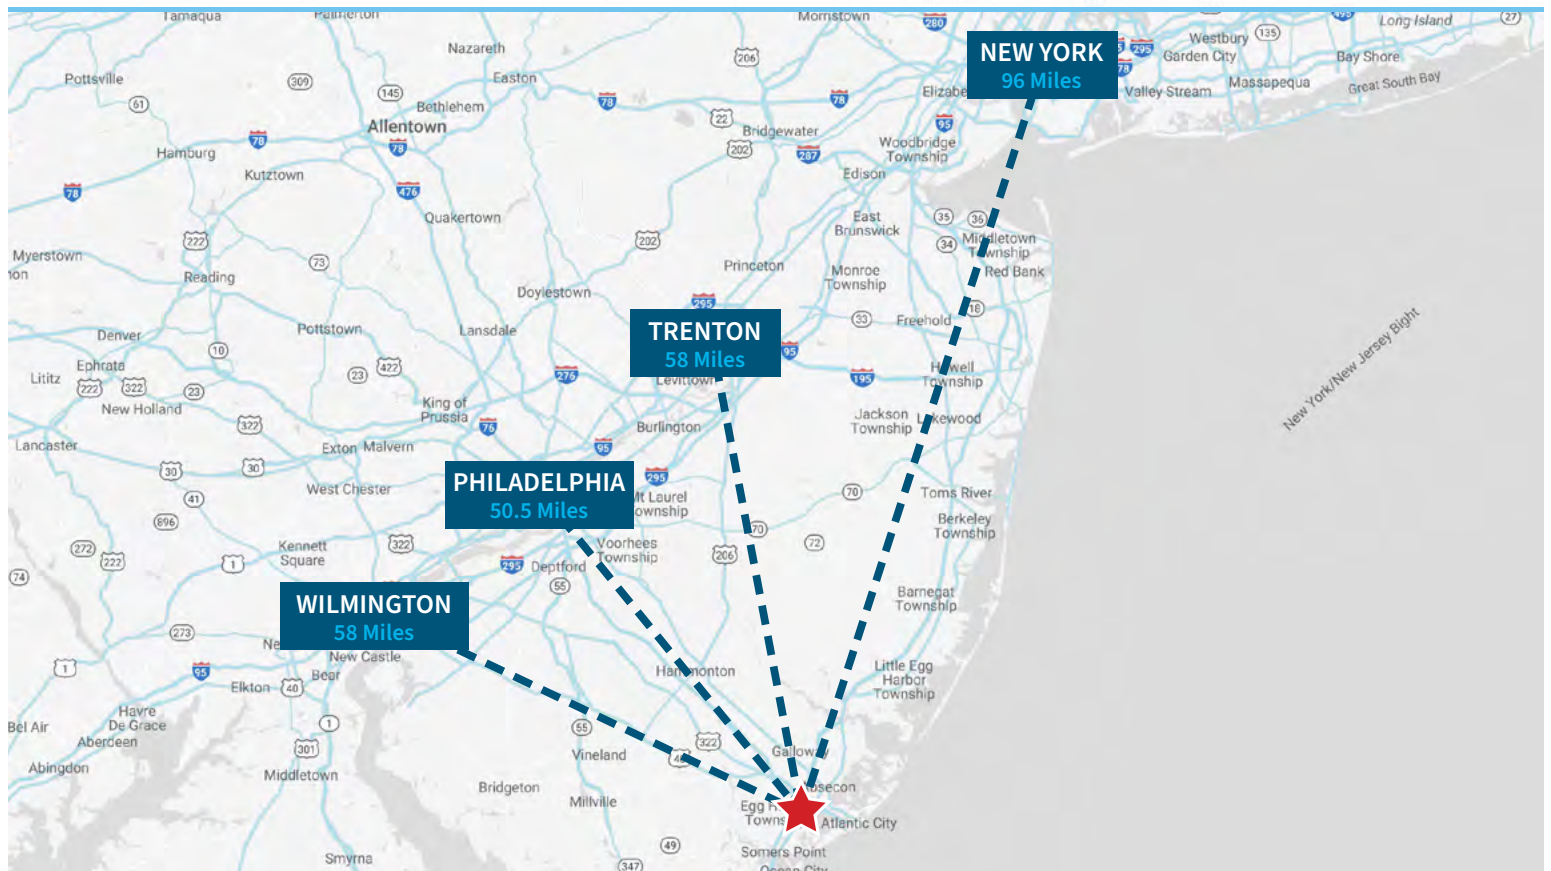

# TILTON TIMES PLAZA

## 12,400 SF Space For Lease

6814 Tilton Rd, Egg Harbor Township, Atlantic County, NJ 08234

EQUITY RETAIL BROKERS

### Distance Map

# EGG HARBOR TOWNSHIP MARKET AERIAL

Tilton Rd | Atlantic County, NJ

Compliments of:

EQUITY RETAIL BROKERS

531 W. Germantown Pike, Ste 103 ■ Plymouth Meeting, PA 19462  
610.645.7700 ■ www.equityretailbrokers.com