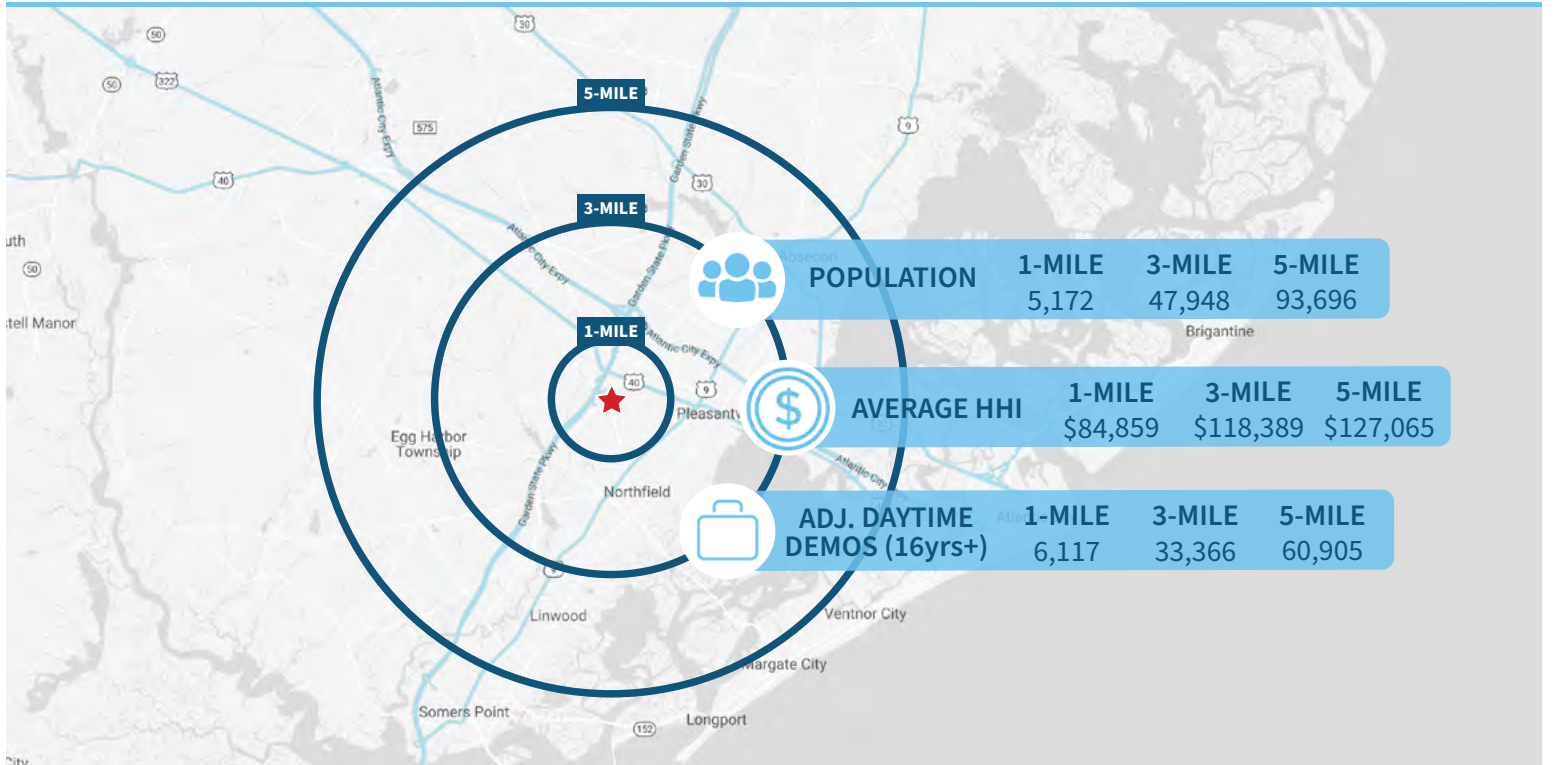

Demographic Overview (1, 3, 5-mile radius)

The right space. The right move.

Information concerning this offering is from sources deemed reliable but no warranty is made to the accuracy thereof and it is submitted subject to errors, omissions, changes of price or other conditions, prior to sale or lease or withdrawal without notice. Equity Retail Brokers is licensed in PA, NJ, & DE. Rose Urban is a licensed salespersons in PA, NJ & DE.

04/24