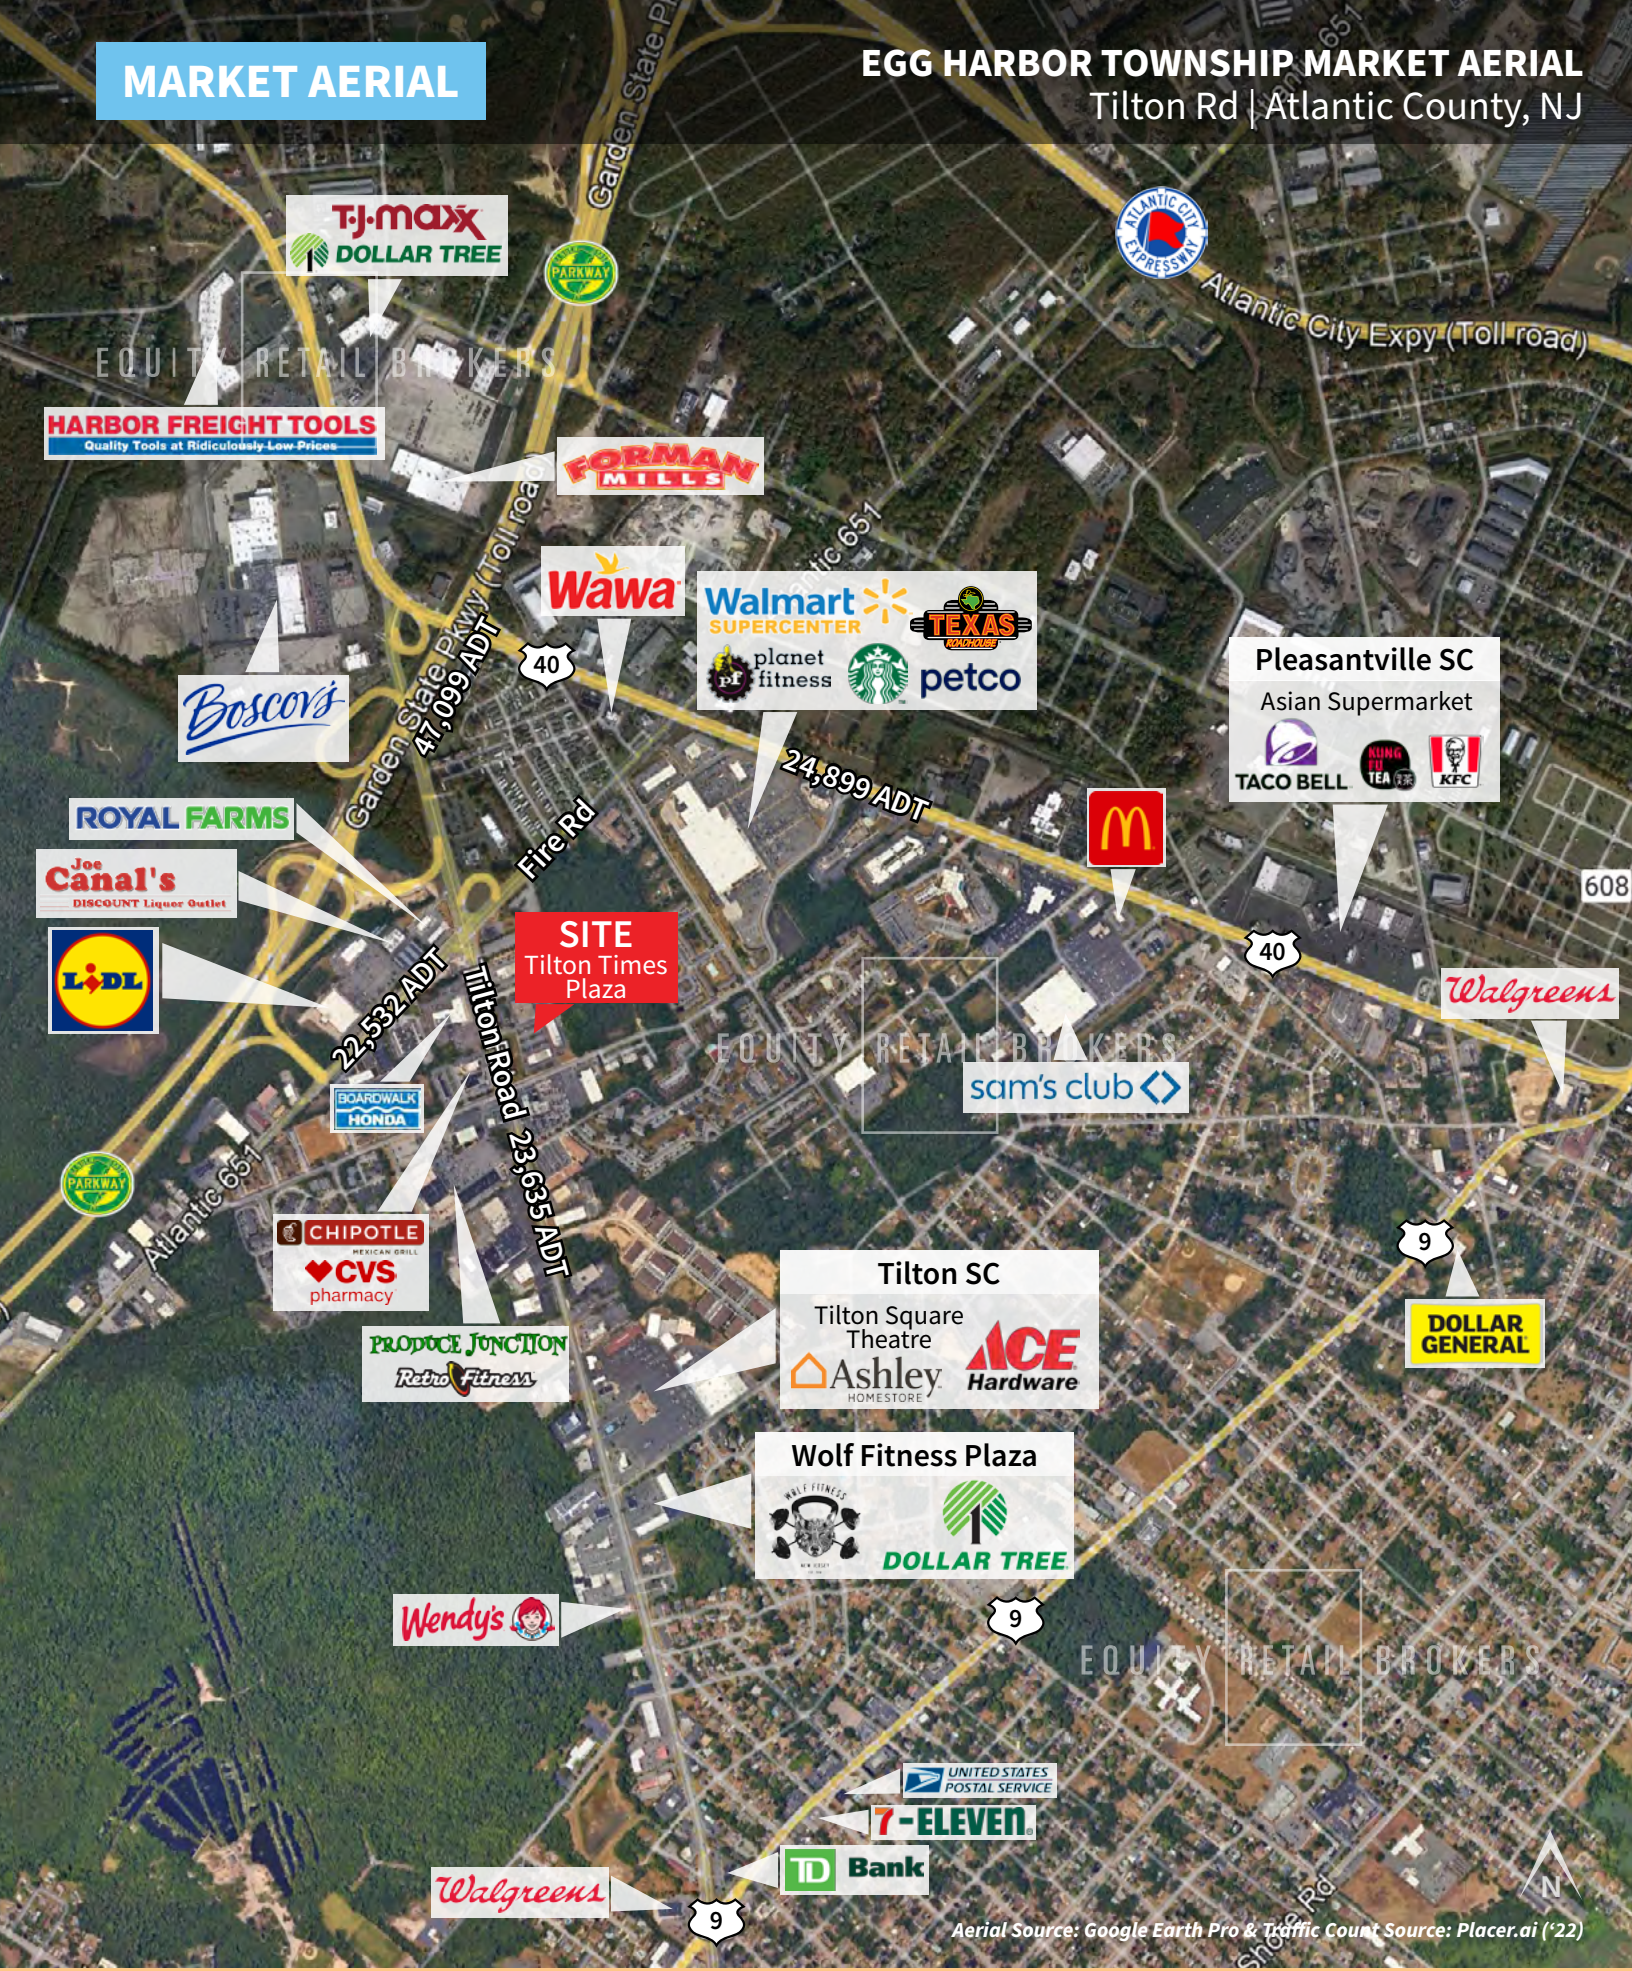

MARKET AERIAL

EGG HARBOR TOWNSHIP MARKET AERIAL

Tilton Rd | Atlantic County, NJ

Compliments of:

EQUITY RETAIL BROKERS

531 W. Germantown Pike, Ste 103 ■ Plymouth Meeting, PA 19462
610.645.7700 ■ www.equityretailbrokers.com

04/24