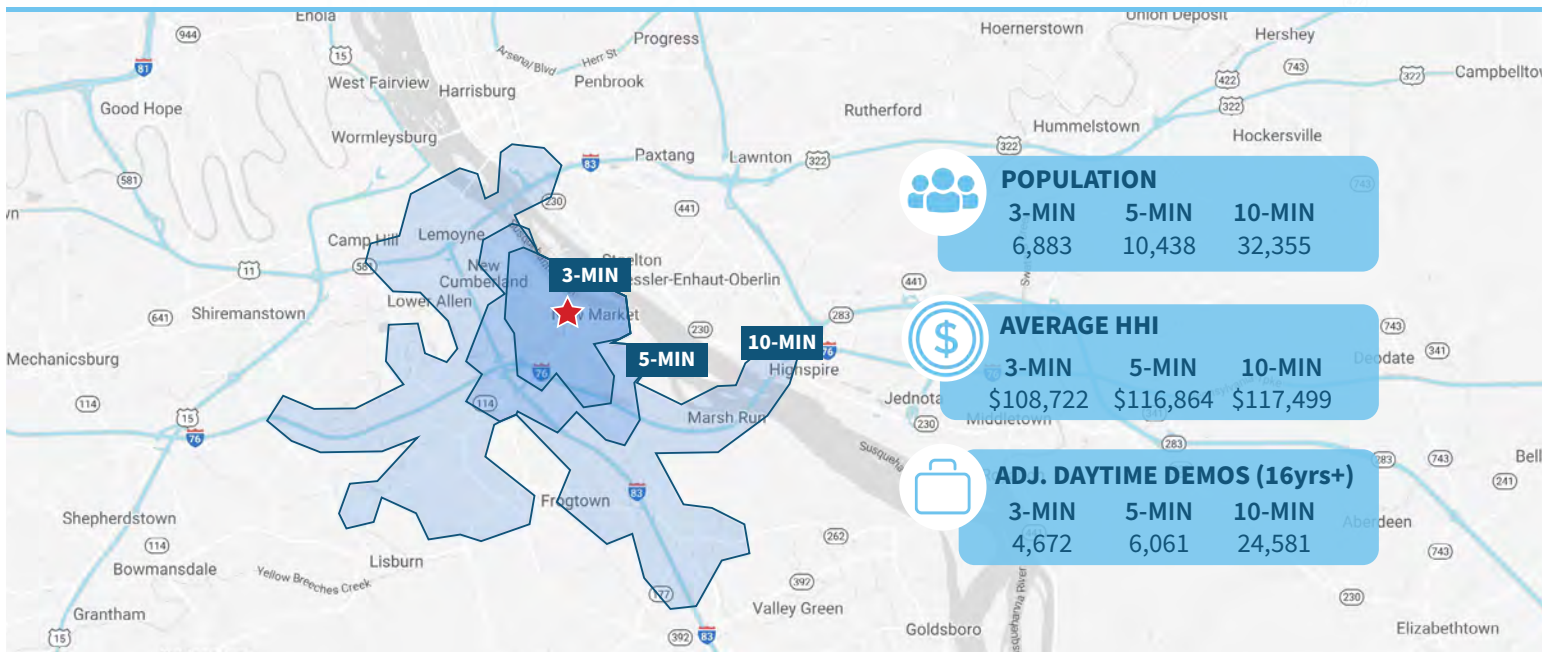

Demographic Overview (3, 5, 10-min drive time)

The right space. The right move.

Information concerning this offering is from sources deemed reliable but no warranty is made to the accuracy thereof and it is submitted subject to errors, omissions, changes of price or other conditions, prior to sale or lease or withdrawal without notice. Equity Retail Brokers is licensed in PA, NJ, & DE. Keith Seymour is a licensed salespersons in PA, NJ & DE.

01/24