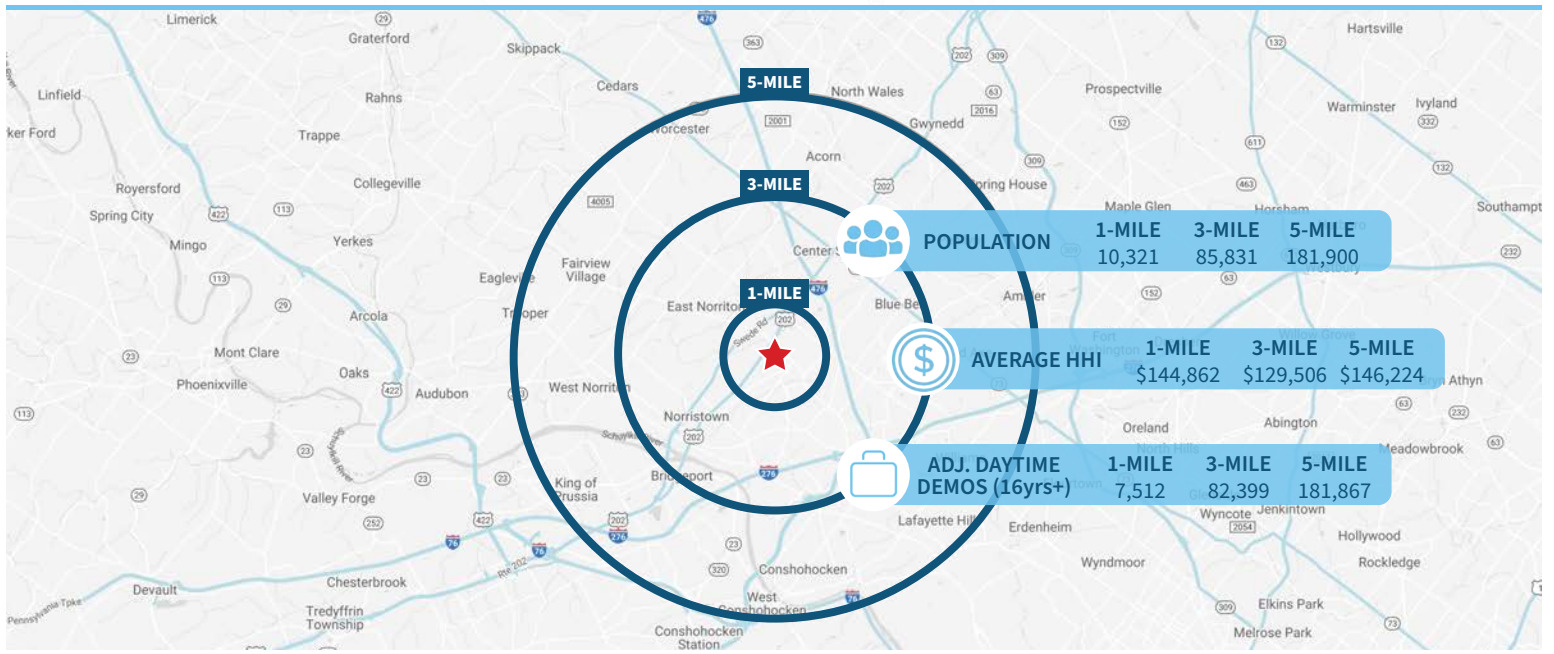

Demographic Overview (1, 3, 5-mile radius)

The right space. The right move.

Information concerning this offering is from sources deemed reliable but no warranty is made to the accuracy thereof and it is submitted subject to errors, omissions, changes of price or other conditions, prior to sale or lease or withdrawal without notice. Equity Retail Brokers is licensed in PA, NJ, & DE. Rob Samtmann is a licensed salesperson in PA, NJ & DE.

01/24