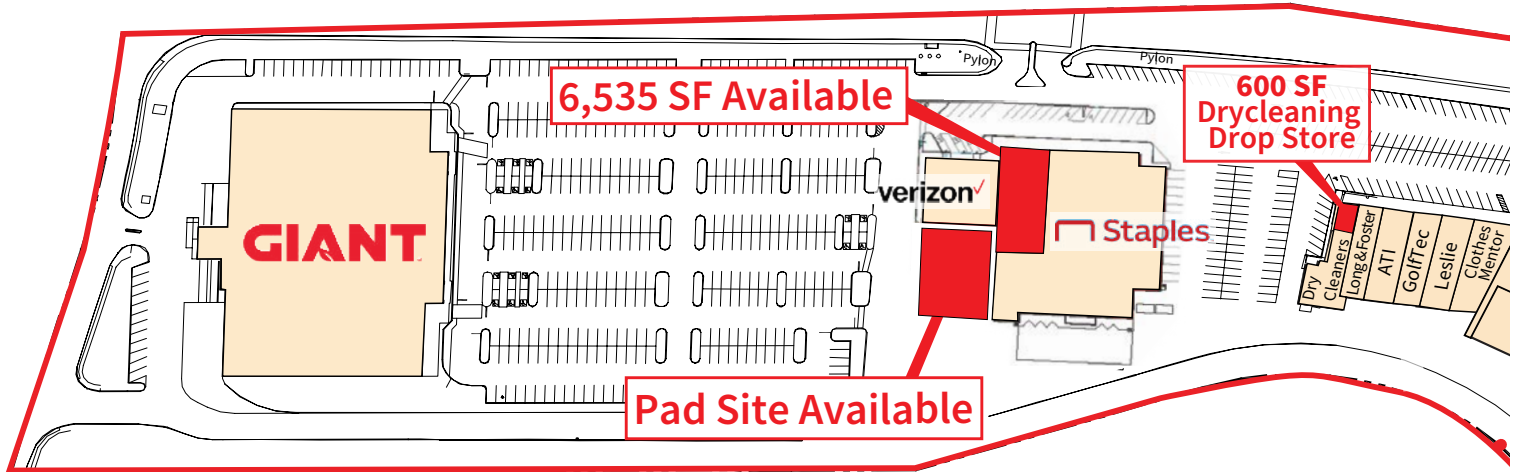

SPRINGFIELD SHOPPING CENTER

Inline, Endcap & Pad Sites Available

121 S. State Road, Springfield, Delaware County, PA

EQUITY RETAIL BROKERS

JOIN **GIANT** **Staples** **Orangetheory** **verizon** and more!

PROPERTY FEATURES & DETAILS

- Grocery-anchored, well positioned in the market, heavy traffic count & great visibility
- Join Giant Food, Verizon, Staples, Orange Theory Fitness and more!
- Pad Site available for lease/ground lease
- 600 SF Dry Cleaning Drop Store - Available June 1, 2025
- Signalized access to Route 1 & Route 320
- Strong Traffic Counts:
 - Rt 1/State Rd - 48,268 ADT,
 - Rt 320 Sproul Rd - 27,770 ADT

Inline, Endcap & Pad Sites Available

121 S. State Road, Springfield, Delaware County, PA

EQUITY RETAIL BROKERS

Site Plan: Pad Site At Lease

- Signalized access to Rt 1 and Rt 320

Demographic Overview (1, 3, 5-mile radius)

320

Sprout Road
27,770 ADT

Springfield Road

21,429 ADT

1

State Road
48,268 ADT

6,535 SF Available

600 SF Drycleaning Drop Store