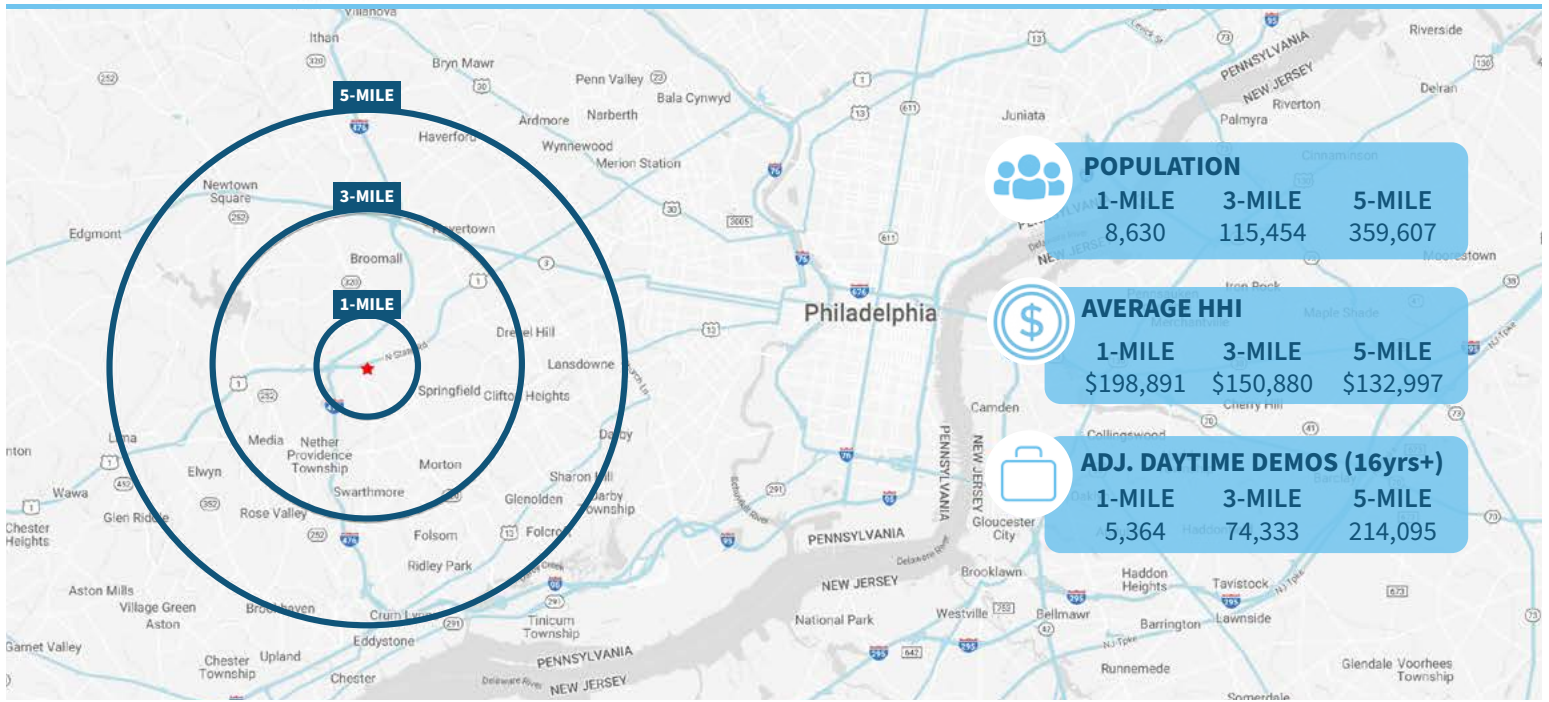

PROPERTY FEATURES & DETAILS

- Grocery-anchored, well positioned in the market, heavy traffic count & great visibility
- Join Giant Food, Verizon, Staples, Orange Theory Fitness and more!
- Pad Site available for lease/ground lease
- 600 SF Dry Cleaning Drop Store - Available June 1, 2025
- Signalized access to Route 1 & Route 320
- Strong Traffic Counts:
 - Rt 1/State Rd - 48,268 ADT,
 - Rt 320 Sproul Rd - 27,770 ADT

Inline, Endcap & Pad Sites Available

121 S. State Road, Springfield, Delaware County, PA

EQUITY RETAIL BROKERS

Site Plan: Pad Site At Lease

- Signalized access to Rt 1 and Rt 320

Demographic Overview (1, 3, 5-mile radius)

420

Aerial Source: Google Earth Pro & Traffic Count Source: Placer.ai ('22)