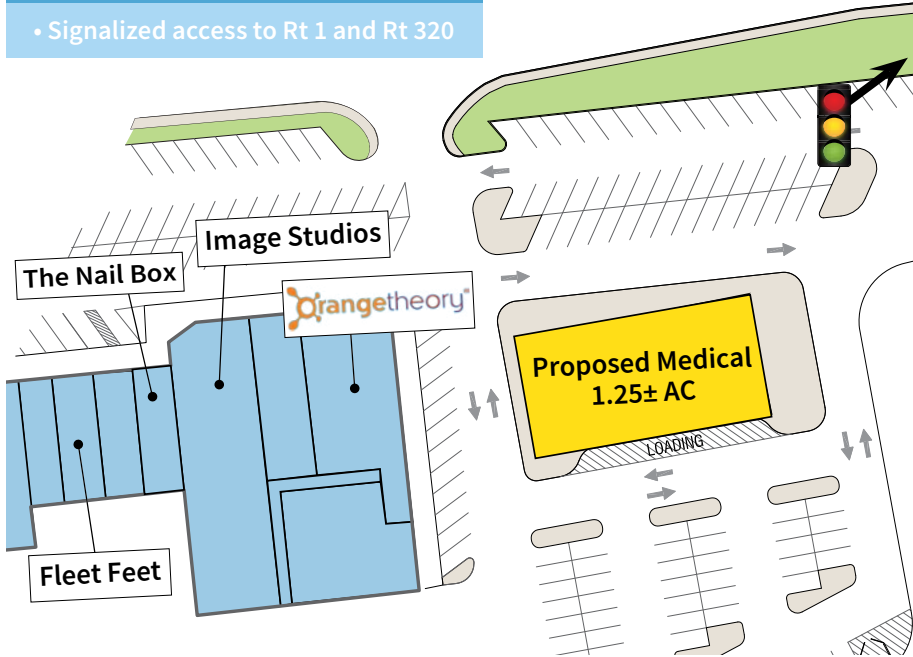

PROPERTY FEATURES & DETAILS

- Grocery-anchored, well positioned in the market, heavy traffic count & great visibility
- Join Giant Food, Verizon, Staples, Orange Theory Fitness and more!
- Pad Site available for lease/ground lease
- 600 SF Dry Cleaning Drop Store - Available June 1, 2025
- Signalized access to Route 1 & Route 320
- Strong Traffic Counts:
 - Rt 1/State Rd - 48,268 ADT,
 - Rt 320 Sproul Rd - 27,770 ADT

Inline, Endcap & Pad Sites Available

121 S. State Road, Springfield, Delaware County, PA

EQUITY RETAIL BROKERS

Site Plan: Pad Site At Lease

- Signalized access to Rt 1 and Rt 320

Demographic Overview (1, 3, 5-mile radius)

320

Sprout Road
27,770 ADT

Springfield Road

21,429 ADT

1

State Road
48,268 ADT

6,535 SF Available

600 SF Drycleaning Drop Store

Pad Site Available

Proposed Medical
1.25± AC

GIANT

SITE: Springfield Shopping Center

GIANT Staples Orangetheory FITNESS
empire BUSINESS SERVICES ATI PHYSICAL THERAPY verizon
GOLFTEC Capriotti's SANDWICH DROP